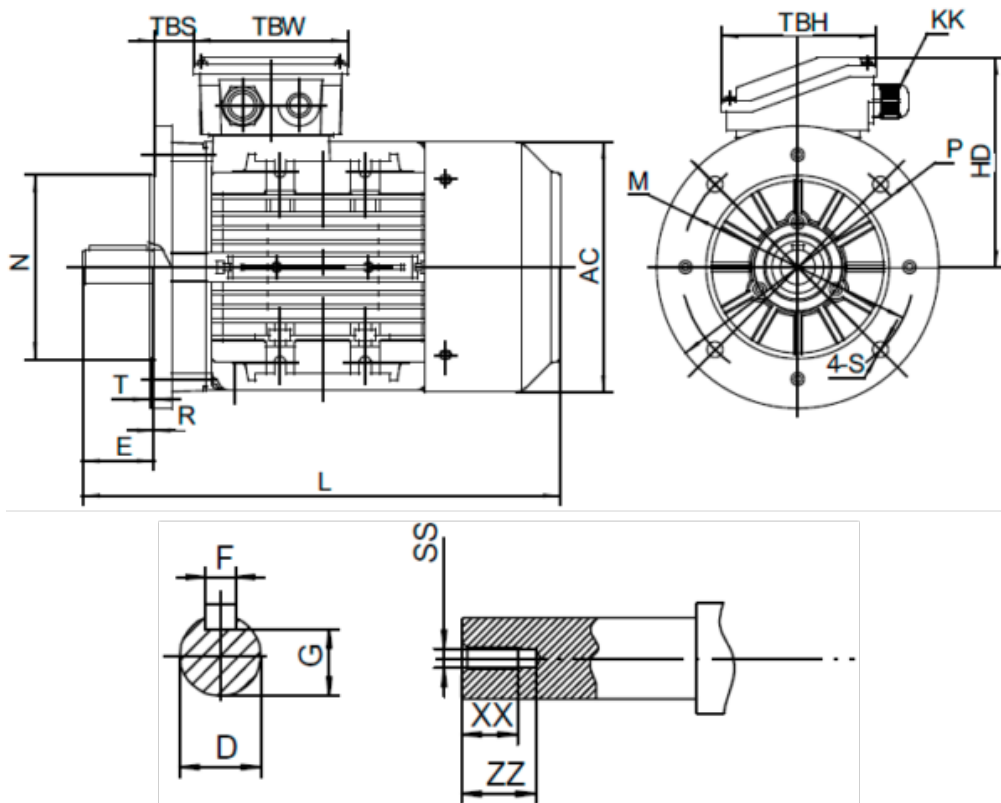

Data Sheet

Article number: 2516000554140140

Description: Kleedrive T2A 713-4 0.55kw 1400 rpm UL/CSA
3x230/400V 50HZ IP55 B5 PTO

Measures

| | | |
|-----------|----------|----------|
| AA = 140 | L = 245 | TBH = 98 |
| AC = Ø138 | M = Ø130 | TBS = 16 |
| AD = 186 | N = Ø110 | TBW = 98 |
| D = Ø14 | P = Ø160 | XX = 12 |
| E = 30 | R = 0 | ZZ = 17 |
| F = 5 | S = Ø10 | |
| G = 11 | SS = M5 | |
| HD = 115 | T = 3.5 | |